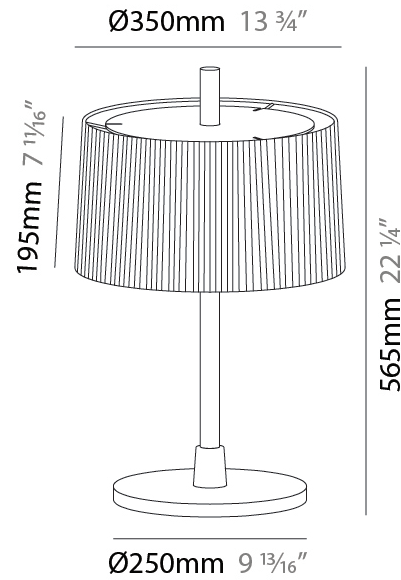

PROJECT	
TYPE	
SPECIFIER	
QUANTITY	
DATE	

LINOOD PORTABLE

D94074

base number

1. To build a product code in our configurator select the specify button on the base model # product page
2. To build a manual product code on this datasheet choose from the options listed below in blue font and add the suffix to the base model #

GENERAL

Series: Linoood
Brand: Milan
Division: Design
Mounting Type: Portable
Mounting Location: Table
Subcategory: Table

PHYSICAL

Shape: Abstract
Diameter (mm): 350
Diameter (in): 13 3/4
Height (mm): 565
Height (in): 22 1/4
Light Distribution: Direct / Indirect
Diffuser: Pleated Translucent Shade
Fixture Material: Oak Wood
Cable Details: 2100mm / 82 11/16"
Upon Request: Bolt Down

ELECTRICAL

Number of Lamps: 2
Lamp Type: LED Retrofit
Bulb Included: Bulb Not Included
Total Output Wattage (W): 24
Max. Wattage Per Lamp (W): 12
Lamp Base: E26
Input Voltage (V): 120
Upon Request: 277Vac / GU24

LED

OPTICAL

RATINGS AND CERTIFICATIONS

Certified By: CSA Certified to UL and CSA Standards
IP rating: IP20