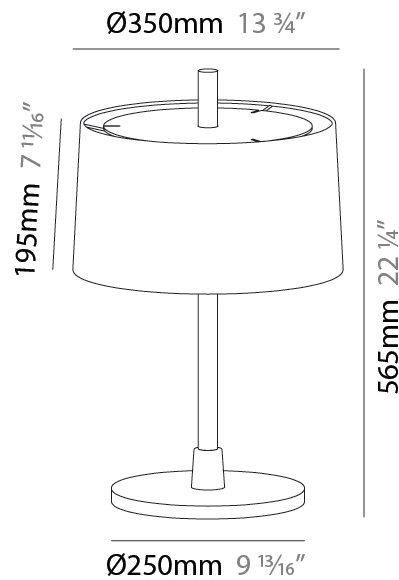

LINOOD PORTABLE

D94073

base number

1. To build a product code in our configurator select the specify button on the base model # product page
2. To build a manual product code on this datasheet choose from the options listed below in blue font and add the suffix to the base model #

GENERAL

Series: Linoood _____

Brand: Milan _____

Division: Design _____

Mounting Type: Portable _____

Mounting Location: Table _____

Subcategory: Table _____

PHYSICAL

Shape: Abstract _____

Diameter (mm): 350 _____

Diameter (in): 13 ³/₄ _____

Height (mm): 565 _____

Height (in): 22 ¹/₄ _____

Light Distribution: Direct / Indirect _____

Diffuser: Linen Shade _____

Fixture Material: Oak Wood _____

Cable Details: 2100mm / 82 11/16" _____

Upon Request: Bolt Down _____

ELECTRICAL

Number of Lamps: 2 _____

Lamp Type: LED Retrofit _____

Bulb Included: Bulb Not Included _____

Total Output Wattage (W): 24 _____

Max. Wattage Per Lamp (W): 12 _____

Lamp Base: E26 _____

Input Voltage (V): 120 _____

Upon Request: 277Vac / GU24 _____

LED

OPTICAL

RATINGS AND CERTIFICATIONS

Certified By: CSA Certified to UL and CSA Standards _____

IP rating: IP20 _____

D